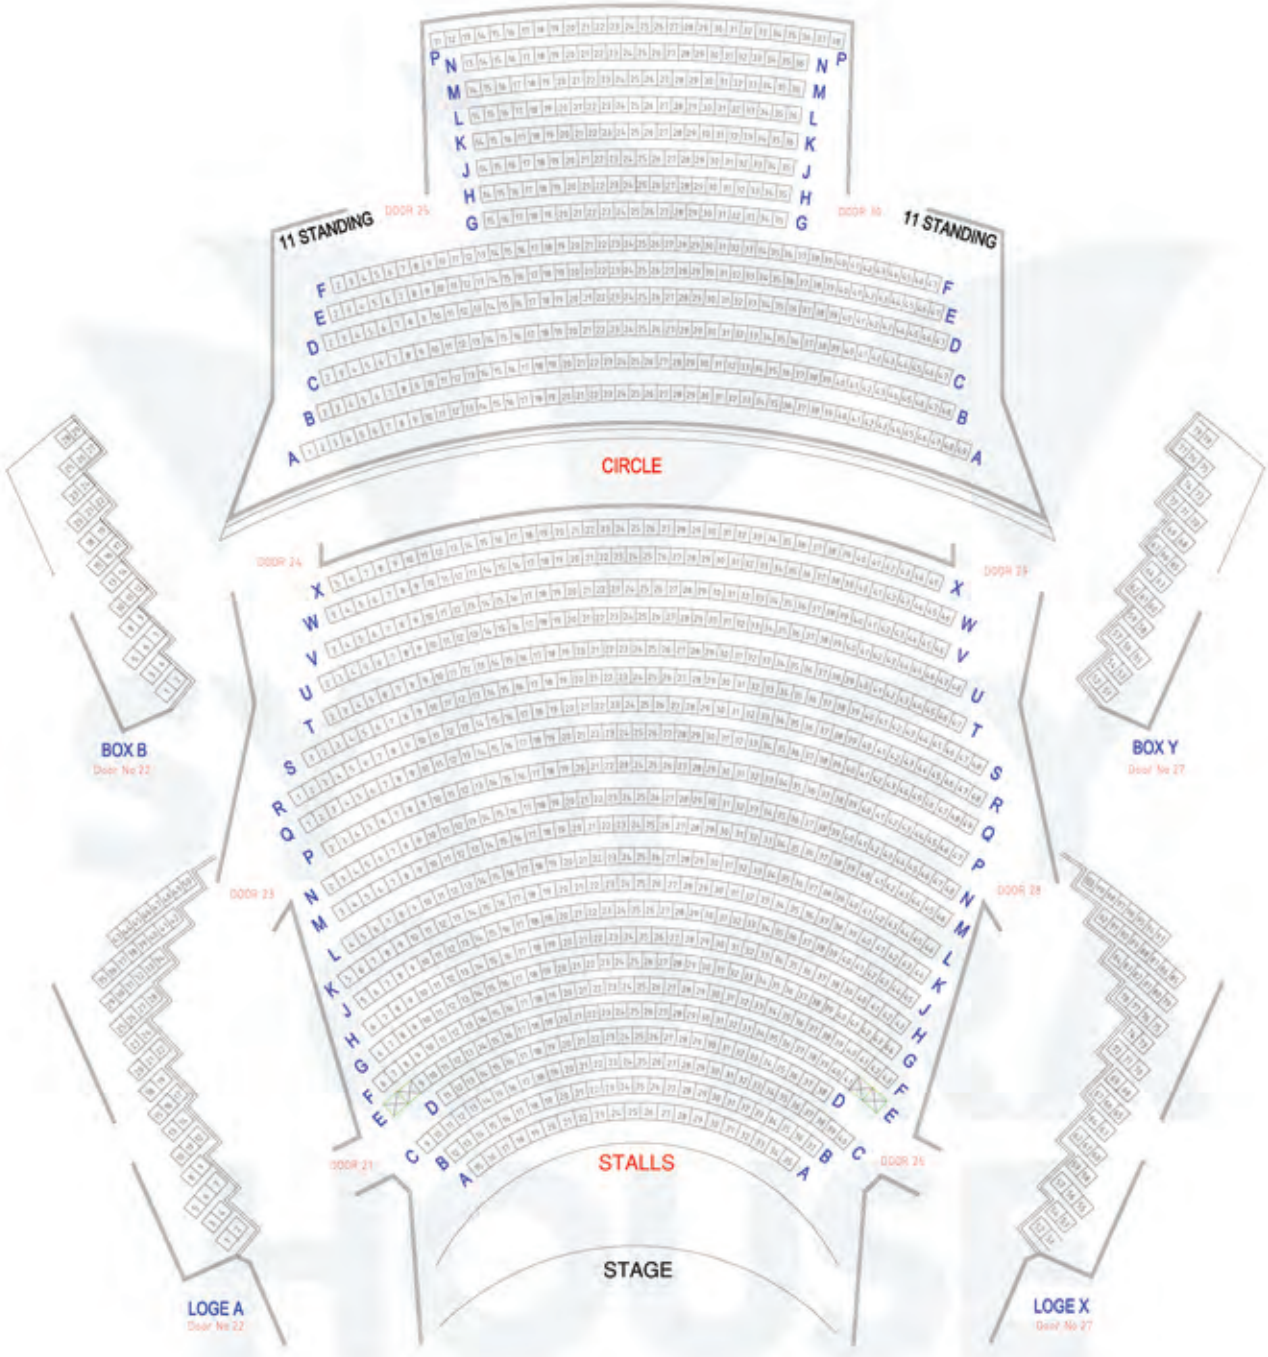

JOAN SUTHERLAND THEATRE

wheelchair 